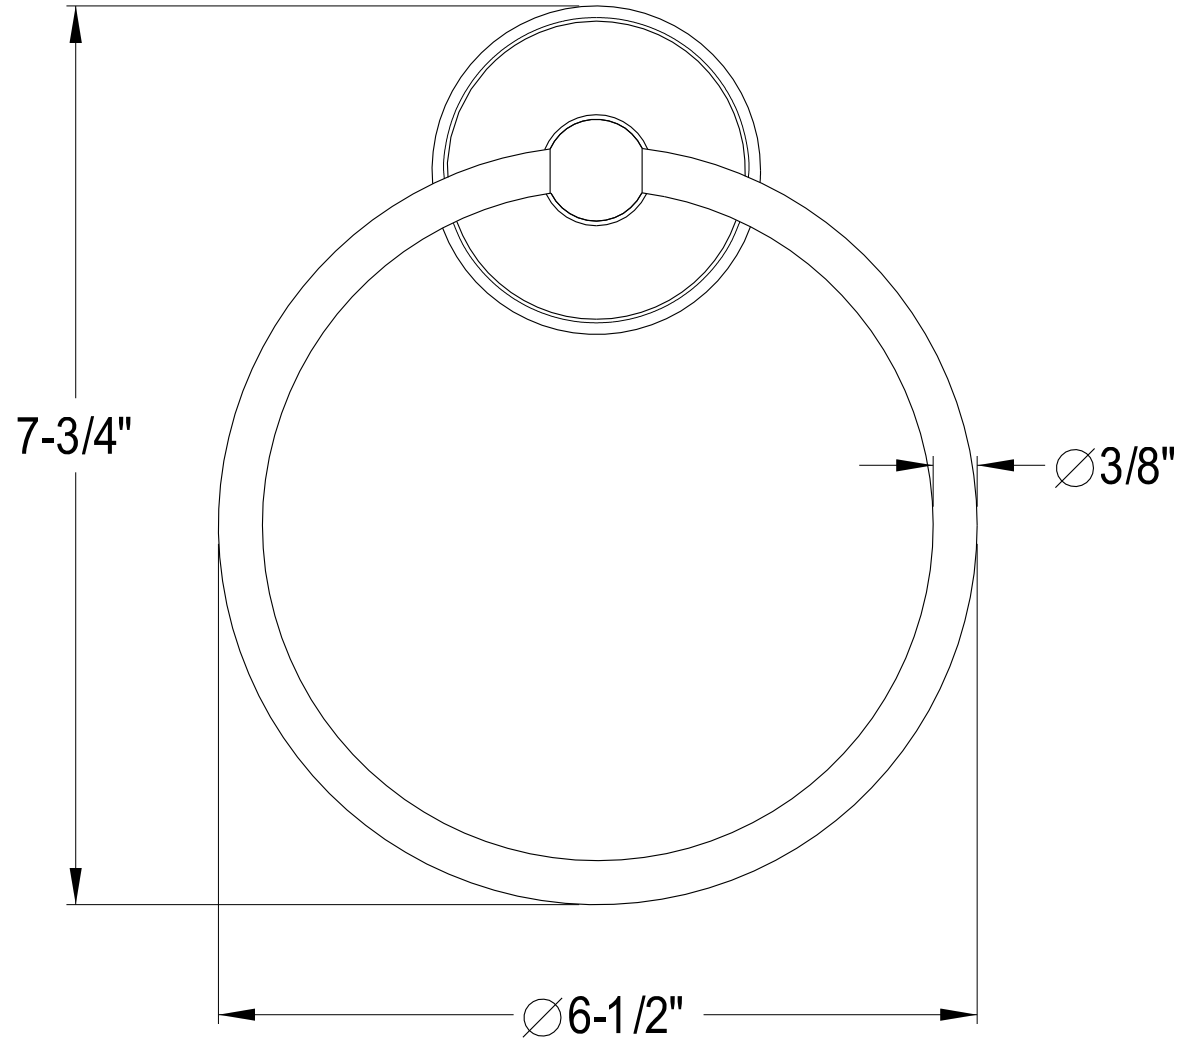

BA1163C, PB, ORB, SN, BK

24" Dual Towel Bar

BA1164C,PB,ORB,SN,BK

Towel Ring

BA1168C,PB,ORB,SN,BK

Toilet Paper Holder